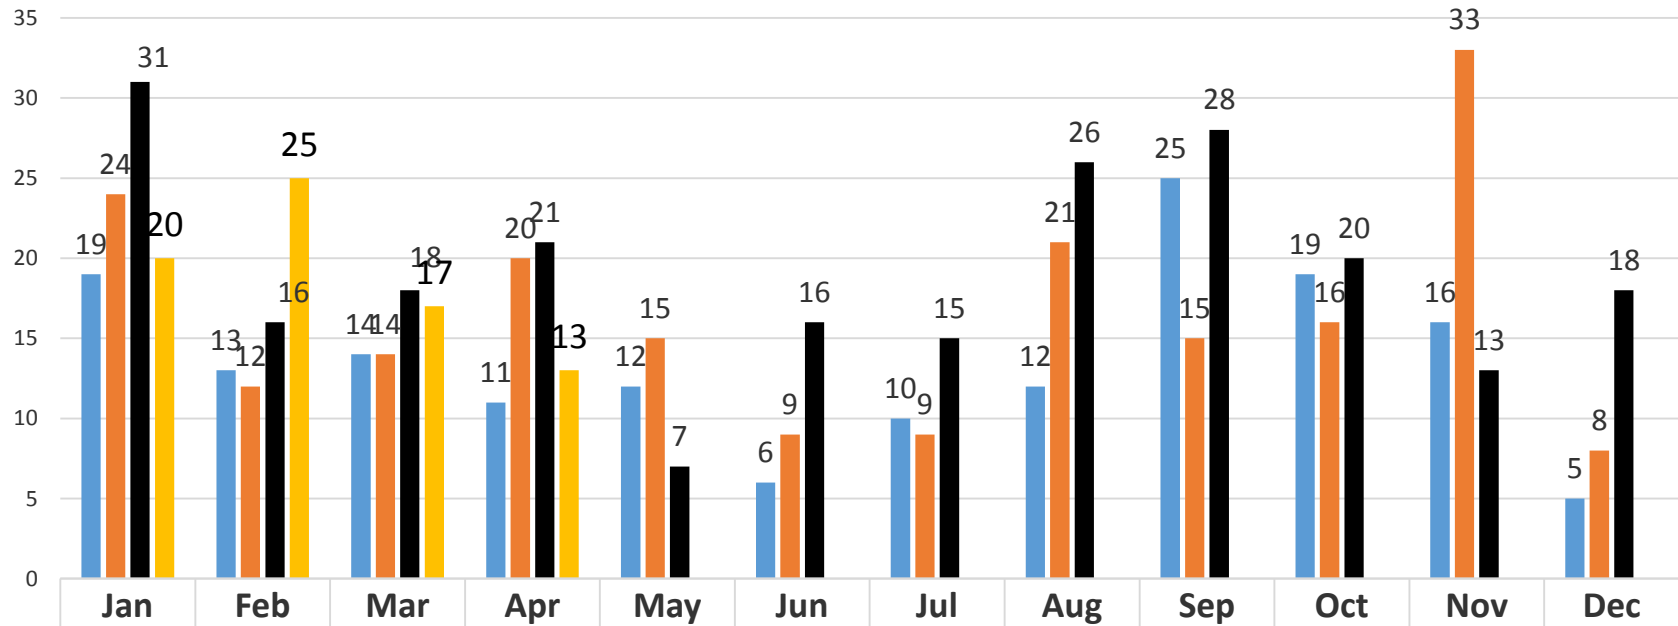

UUCB Membership Team
2013-2016 FIRST TIME VISITORS TO UUCB COMPARISON CHART
2013 - 162 FT VISITORS
2014 - 196 FT VISITORS
2015 - 229 FT VISITORS
2016 - 75 FT VISITORS (yr to date)

■ 2013	19	13	14	11	12	6	10	12	25	19	16	5
■ 2014	24	12	14	20	15	9	9	21	15	16	33	8
■ 2015	31	16	18	21	7	16	15	26	28	20	13	18
■ 2016	20	25	17	13								

■ 2013 ■ 2014 ■ 2015 ■ 2016

UUCB Membership Team
2013-2016 NEW MEMBERS COMPARISON CHART
2013 - 33 NEW MEMBERS
2014 - 22 NEW MEMBERS
2015 - 27 NEW MEMBERS
2016 - 20 NEW MEMBERS (yr to date)

	Jan	Feb	Mar	Apr	May	Jun	Jul	Aug	Sep	Oct	Nov	Dec
■ 2013	3	4	8	0	2	0	0	4	4	2	4	2
■ 2014	4	0	3	0	5	0	0	0	3	2	5	0
■ 2015	6	2	1	9	0	1	0	6	1	0	1	0
■ 2016	9	0	11	0								