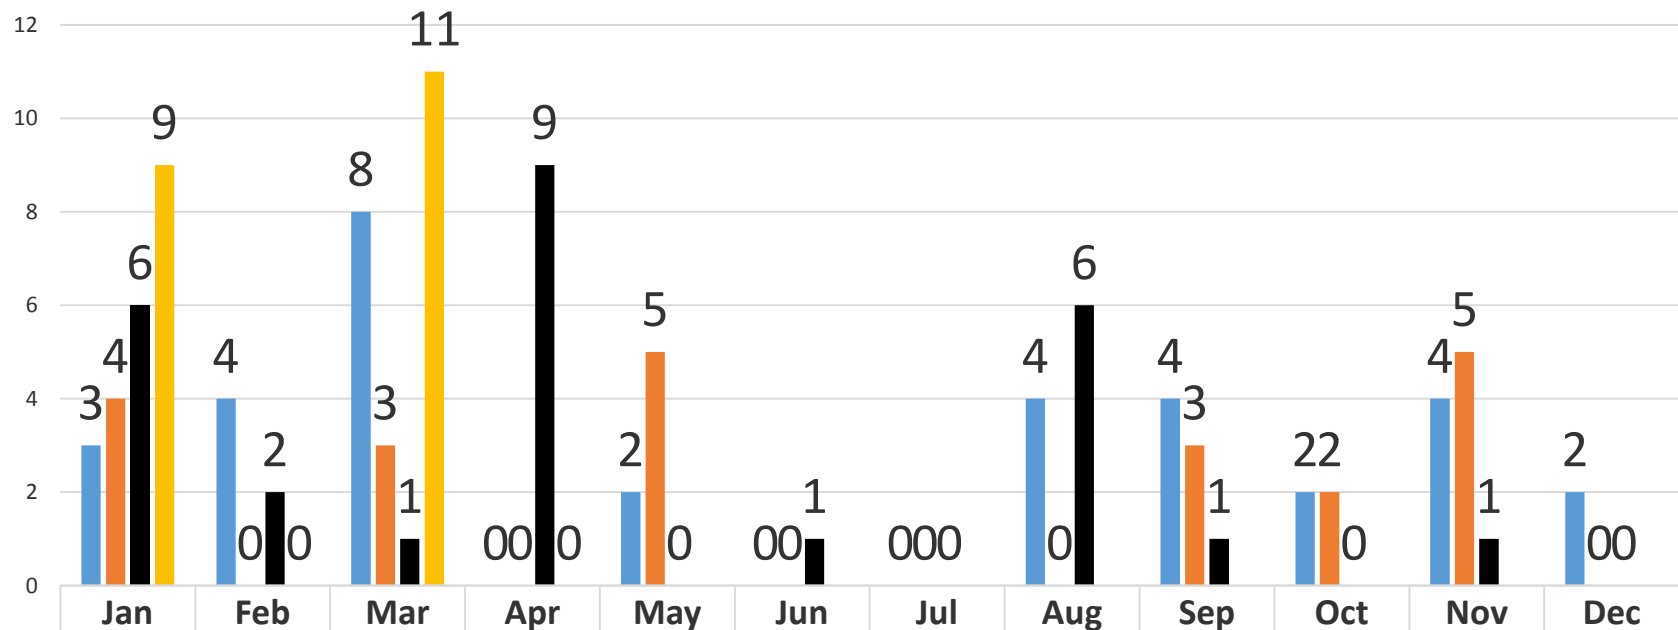

UUCB Membership Team
2013-2016 FIRST TIME VISITORS TO UUCB COMPARISON CHART
2013 - 162 FT VISITORS
2014 - 196 FT VISITORS
2015 - 229 FT VISITORS
2016 - 75 FT VISITORS (yr to date)

■ 2013	19	13	14	11	12	6	10	12	25	19	16	5
■ 2014	24	12	14	20	15	9	9	21	15	16	33	8
■ 2015	31	16	18	21	7	16	15	26	28	20	13	18
■ 2016	20	25	17	13								

■ 2013 ■ 2014 ■ 2015 ■ 2016

UUCB Membership Team
2013-2016 NEW MEMBERS COMPARISON CHART
2013 - 33 NEW MEMBERS
2014 - 22 NEW MEMBERS
2015 - 27 NEW MEMBERS
2016 - 20 NEW MEMBERS (yr to date)

	Jan	Feb	Mar	Apr	May	Jun	Jul	Aug	Sep	Oct	Nov	Dec
■ 2013	3	4	8	0	2	0	0	4	4	2	4	2
■ 2014	4	0	3	0	5	0	0	0	3	2	5	0
■ 2015	6	2	1	9	0	1	0	6	1	0	1	0
■ 2016	9	0	11	0								