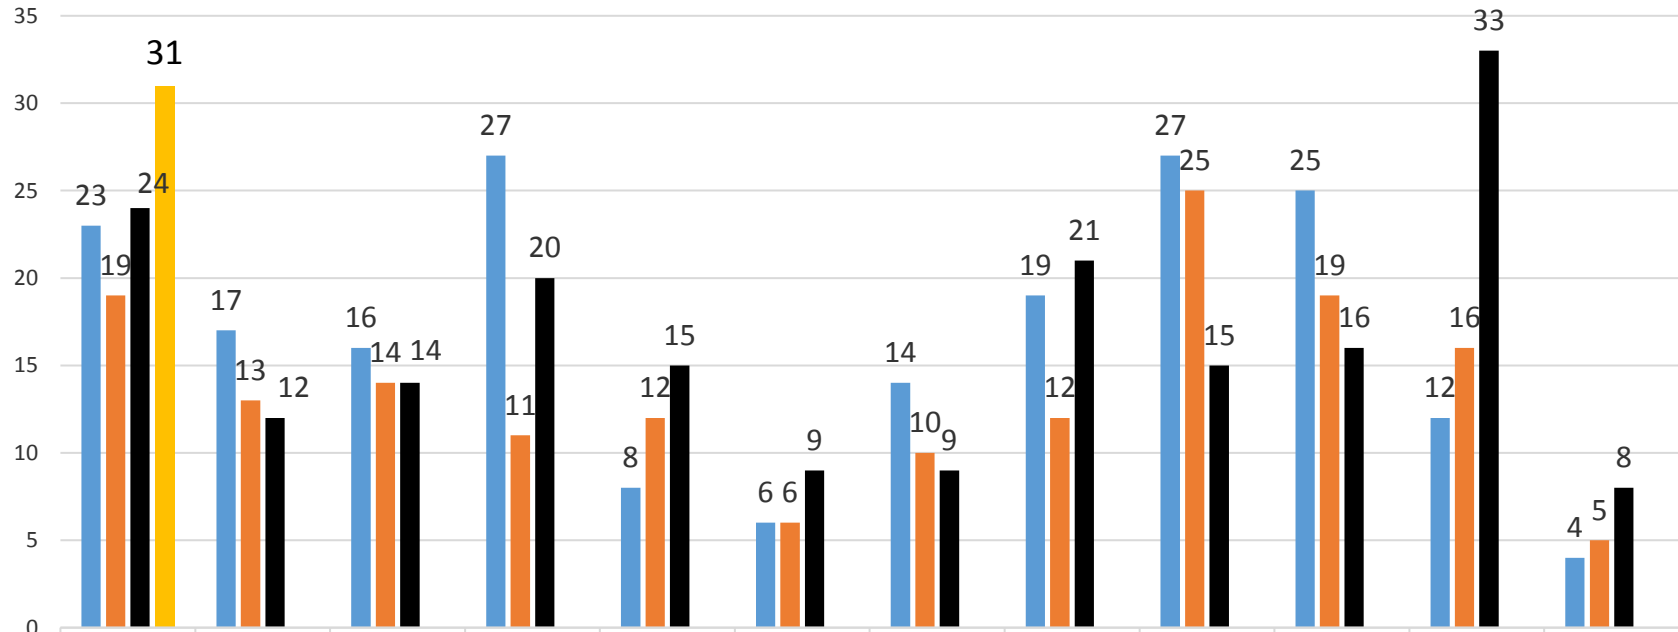

UUCB Membership Team
2012-2015 FIRST TIME VISITORS TO UUCB COMPARISON CHART
2012 - 198 FT VISITORS
2013 - 162 FT VISITORS
2014 - 196 FT VISITORS
2015 - 31 FT VISITORS (yr to date)

	Jan	Feb	Mar	Apr	May	Jun	Jul	Aug	Sep	Oct	Nov	Dec
■ 2012	23	17	16	27	8	6	14	19	27	25	12	4
■ 2013	19	13	14	11	12	6	10	12	25	19	16	5
■ 2014	24	12	14	20	15	9	9	21	15	16	33	8
■ 2015	31											

■ 2012 ■ 2013 ■ 2014 ■ 2015

UUCB Membership Team
2012-2015 NEW MEMBERS COMPARISON CHART
2012 - 40 NEW MEMBERS
2013 - 33 NEW MEMBERS
2014 - 22 NEW MEMBERS
2015 - 06 NEW MEMBERS (yr to date)

	Jan	Feb	Mar	Apr	May	Jun	Jul	Aug	Sep	Oct	Nov	Dec
■ 2012	4	3	3	0	6	8	2	4	5	1	4	0
■ 2013	3	4	8	0	2	0	0	4	4	2	4	2
■ 2014	4	0	3	0	5	0	0	0	3	2	5	0
■ 2015	6											

■ 2012 ■ 2013 ■ 2014 ■ 2015