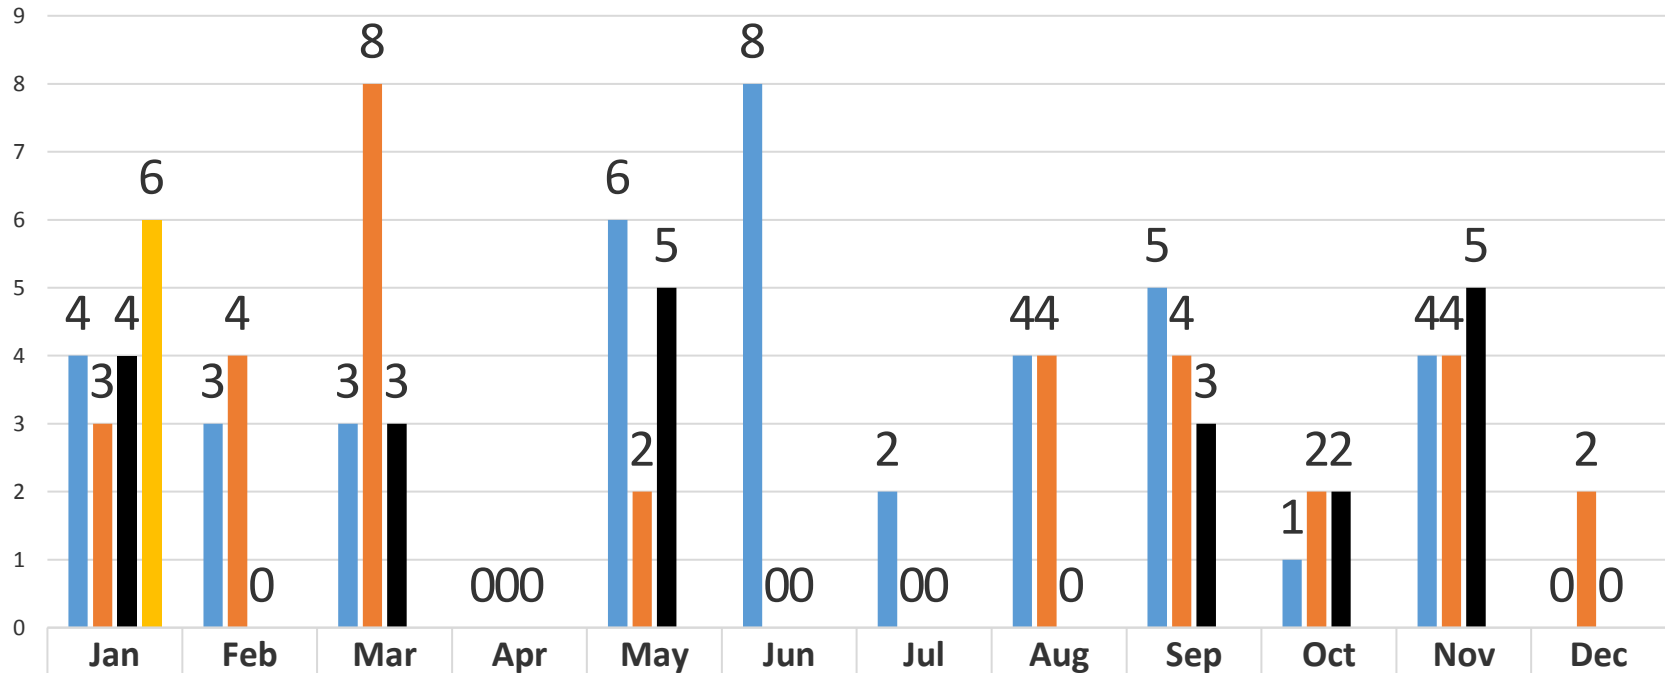

UUCB Membership Team
2012-2015 FIRST TIME VISITORS TO UUCB COMPARISON CHART
2012 - 198 FT VISITORS
2013 - 162 FT VISITORS
2014 - 196 FT VISITORS
2015 - 31 FT VISITORS (yr to date)

	Jan	Feb	Mar	Apr	May	Jun	Jul	Aug	Sep	Oct	Nov	Dec
■ 2012	23	17	16	27	8	6	14	19	27	25	12	4
■ 2013	19	13	14	11	12	6	10	12	25	19	16	5
■ 2014	24	12	14	20	15	9	9	21	15	16	33	8
■ 2015	31											

■ 2012 ■ 2013 ■ 2014 ■ 2015

UUCB Membership Team
2012-2015 NEW MEMBERS COMPARISON CHART
2012 - 40 NEW MEMBERS
2013 - 33 NEW MEMBERS
2014 - 22 NEW MEMBERS
2015 - 06 NEW MEMBERS (yr to date)

	Jan	Feb	Mar	Apr	May	Jun	Jul	Aug	Sep	Oct	Nov	Dec
■ 2012	4	3	3	0	6	8	2	4	5	1	4	0
■ 2013	3	4	8	0	2	0	0	4	4	2	4	2
■ 2014	4	0	3	0	5	0	0	0	3	2	5	0
■ 2015	6											

■ 2012 ■ 2013 ■ 2014 ■ 2015