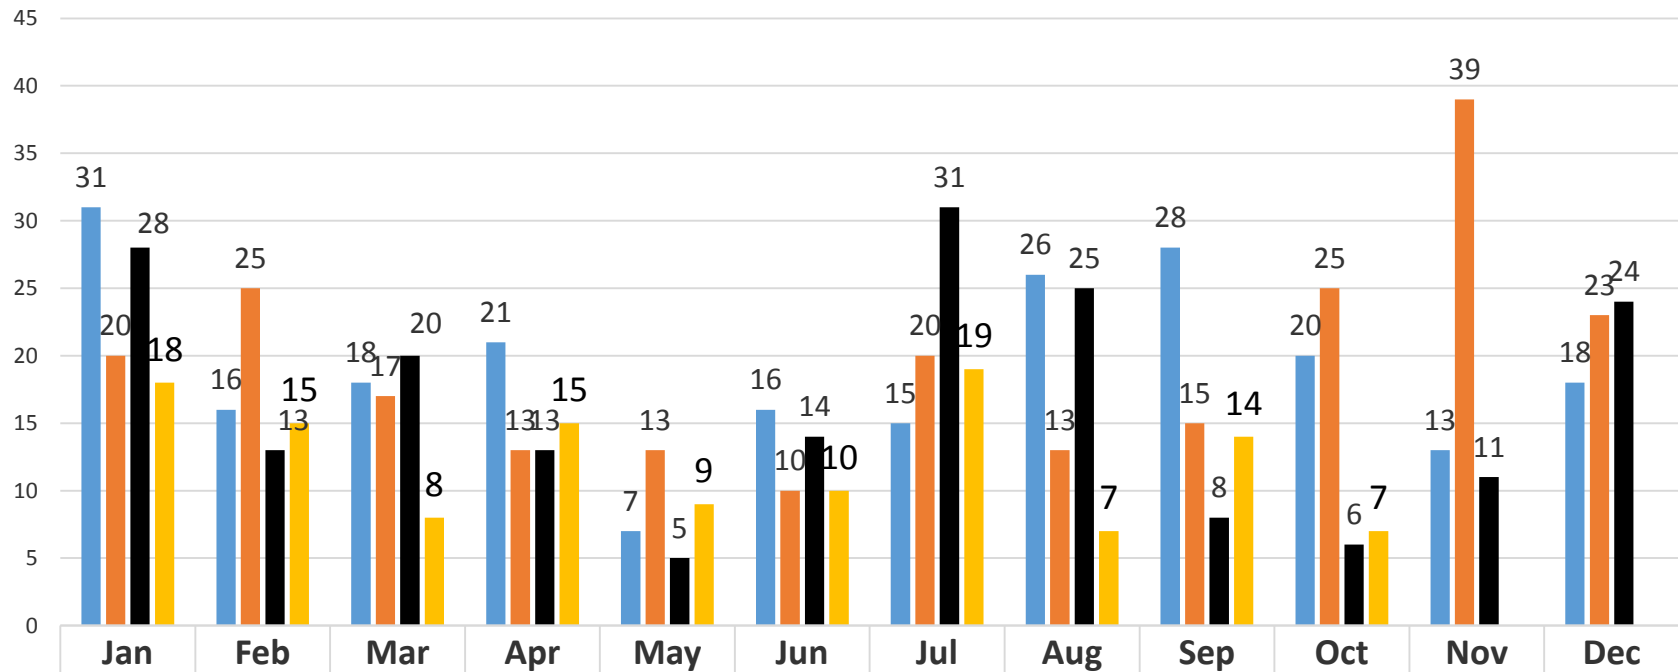

UUCB Membership and Growth Team
2015-2018 FIRST TIME VISITORS TO UUCB COMPARISON CHART
2015 - 229 FT VISITORS
2016 - 233 FT VISITORS
2017 - 198 FT VISITORS
2018 - 122 FT VISITORS

■ 2015	31	16	18	21	7	16	15	26	28	20	13	18
■ 2016	20	25	17	13	13	10	20	13	15	25	39	23
■ 2017	28	13	20	13	5	14	31	25	8	6	11	24
■ 2018	18	15	8	15	9	10	19	7	14	7		

■ 2015 ■ 2016 ■ 2017 ■ 2018

UUCB Membership and Growth Team

2015-2018 NEW MEMBERS COMPARISON CHART

2015 - 27 NEW MEMBERS

2016 - 33 NEW MEMBERS

2017 - 40 NEW MEMBERS

2018 - 23 NEW MEMBERS

■ 2015	6	2	1	9	0	1	0	6	1	0	1	0
■ 2016	9	0	11	0	1	3	0	0	0	0	0	9
■ 2017	0	21	0	2	0	14	0	0	2	1	0	0
■ 2018	10	2	0	1	2	1	4	0	2	1		