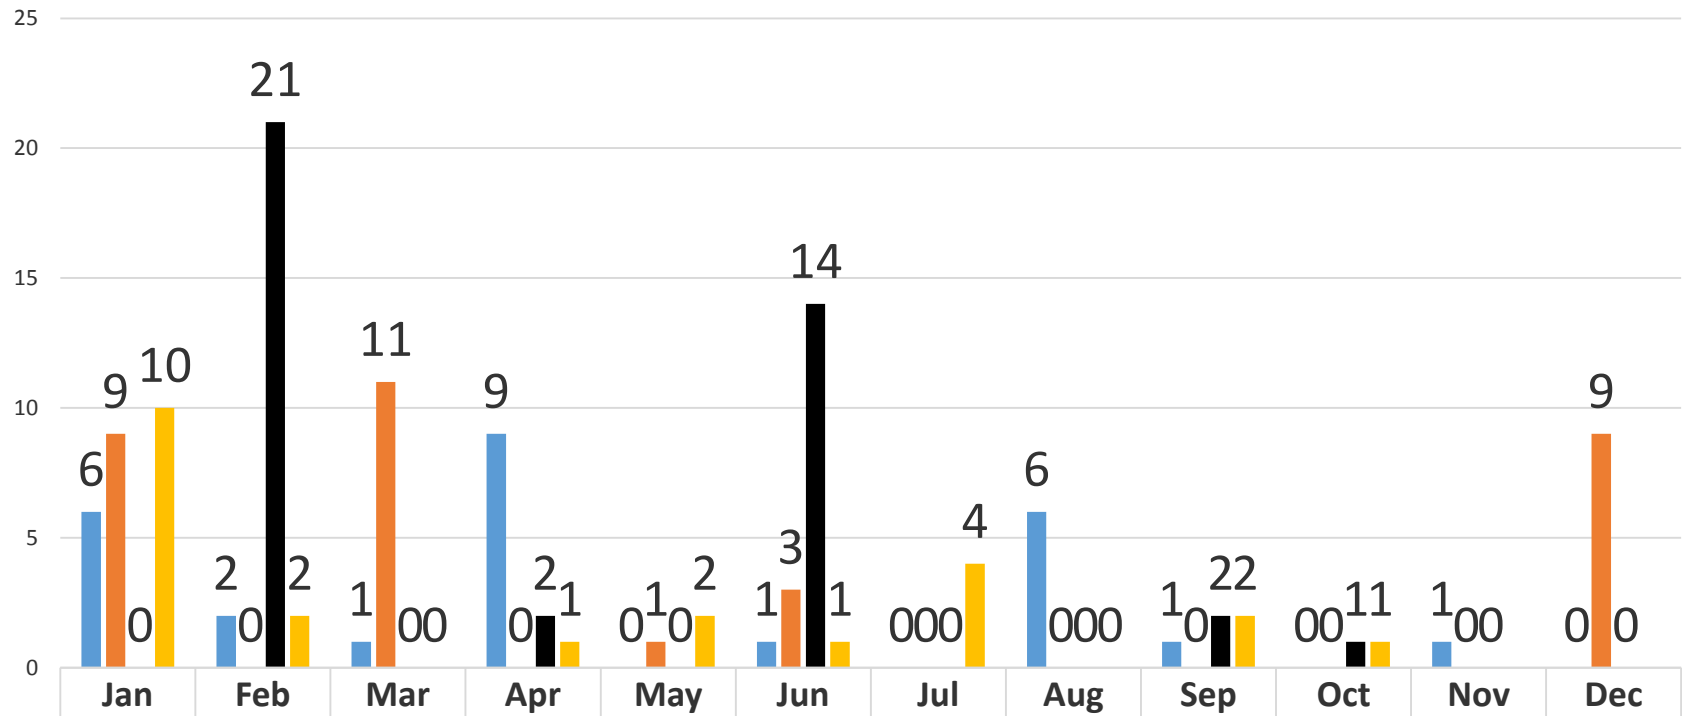

UUCB Membership and Growth Team
2015-2018 FIRST TIME VISITORS TO UUCB COMPARISON CHART
2015 - 229 FT VISITORS
2016 - 233 FT VISITORS
2017 - 198 FT VISITORS
2018 - 122 FT VISITORS

■ 2015	31	16	18	21	7	16	15	26	28	20	13	18
■ 2016	20	25	17	13	13	10	20	13	15	25	39	23
■ 2017	28	13	20	13	5	14	31	25	8	6	11	24
■ 2018	18	15	8	15	9	10	19	7	14	7		

■ 2015 ■ 2016 ■ 2017 ■ 2018

UUCB Membership and Growth Team

2015-2018 NEW MEMBERS COMPARISON CHART

2015 - 27 NEW MEMBERS

2016 - 33 NEW MEMBERS

2017 - 40 NEW MEMBERS

2018 - 23 NEW MEMBERS

■ 2015	6	2	1	9	0	1	0	6	1	0	1	0
■ 2016	9	0	11	0	1	3	0	0	0	0	0	9
■ 2017	0	21	0	2	0	14	0	0	2	1	0	0
■ 2018	10	2	0	1	2	1	4	0	2	1		

■ 2015 ■ 2016 ■ 2017 ■ 2018