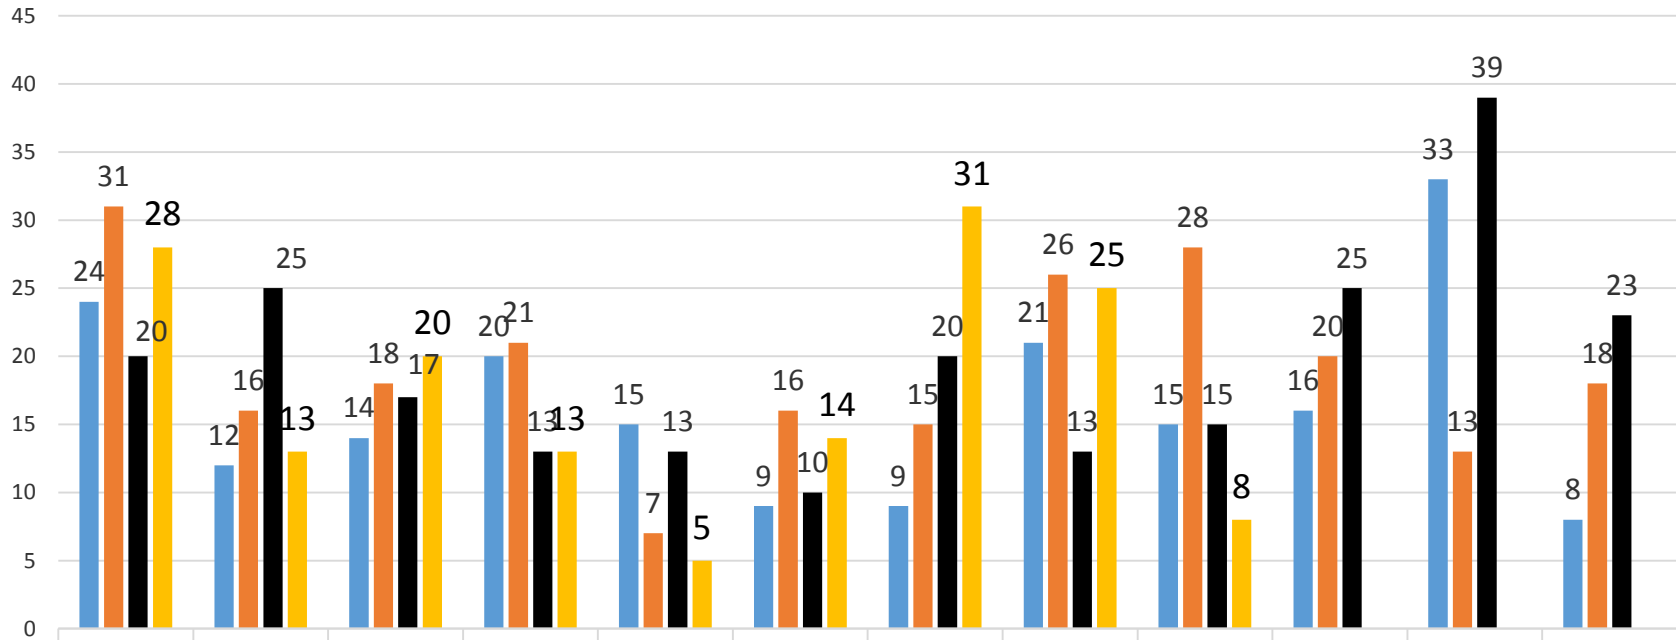

UUCB Membership Team
2014-2017 FIRST TIME VISITORS TO UUCB COMPARISON CHART
2014 - 196 FT VISITORS
2015 - 229 FT VISITORS
2016 - 233 FT VISITORS
2017 - 157 FT VISITORS

	Jan	Feb	Mar	Apr	May	Jun	Jul	Aug	Sep	Oct	Nov	Dec
■ 2014	24	12	14	20	15	9	9	21	15	16	33	8
■ 2015	31	16	18	21	7	16	15	26	28	20	13	18
■ 2016	20	25	17	13	13	10	20	13	15	25	39	23
■ 2017	28	13	20	13	5	14	31	25	8			

■ 2014 ■ 2015 ■ 2016 ■ 2017

UUCB Membership Team
2014-2017 NEW MEMBERS COMPARISON CHART
2014 - 22 NEW MEMBERS
2015 - 27 NEW MEMBERS
2016 - 33 NEW MEMBERS
2017 - 39 NEW MEMBERS

■ 2014	4	0	3	0	5	0	0	0	3	2	5	0
■ 2015	6	2	1	9	0	1	0	6	1	0	1	0
■ 2016	9	0	11	0	1	3	0	0	0	0	0	9
■ 2017	0	21	0	2	0	14	0	0	2			

■ 2014 ■ 2015 ■ 2016 ■ 2017