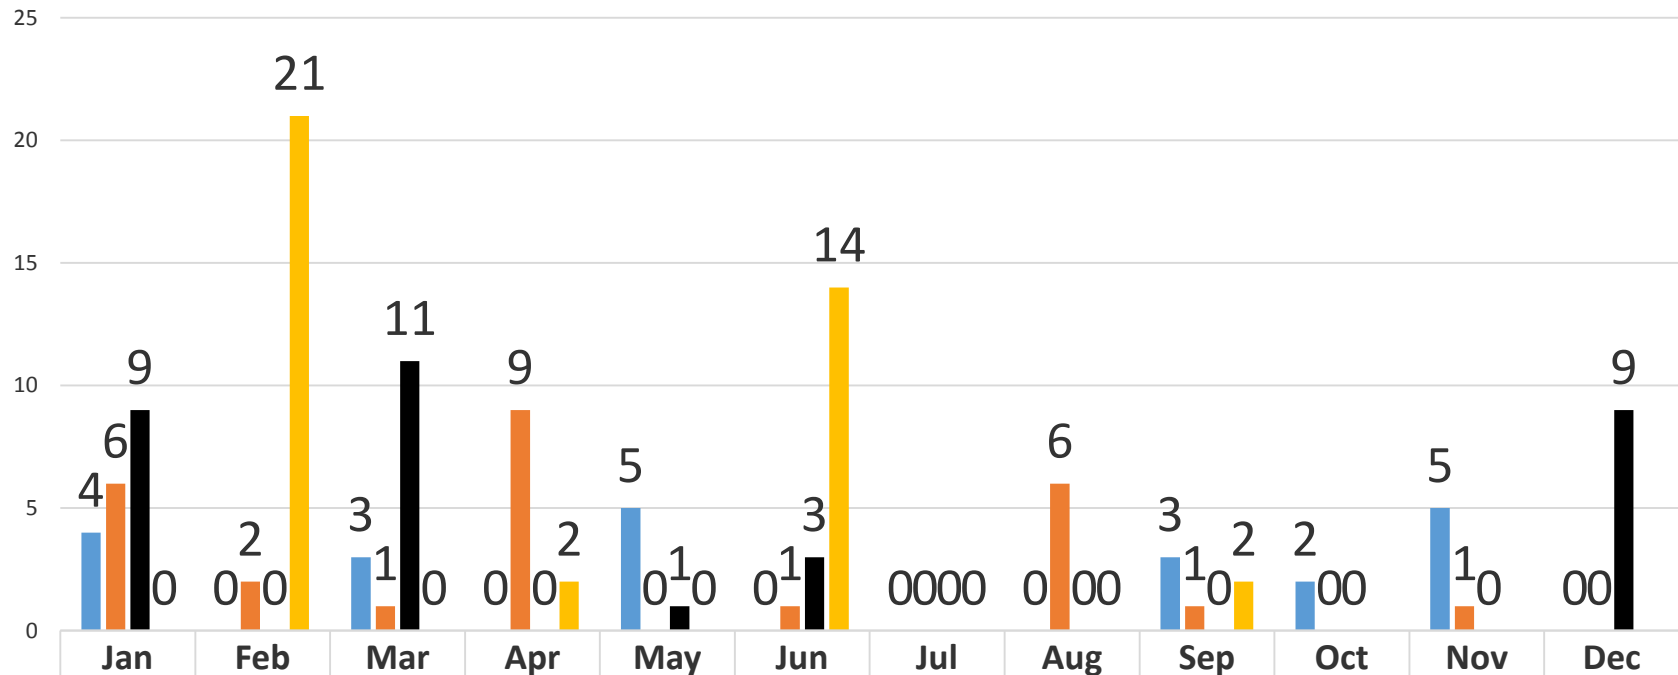

UUCB Membership Team
2014-2017 FIRST TIME VISITORS TO UUCB COMPARISON CHART
2014 - 196 FT VISITORS
2015 - 229 FT VISITORS
2016 - 233 FT VISITORS
2017 - 157 FT VISITORS

	Jan	Feb	Mar	Apr	May	Jun	Jul	Aug	Sep	Oct	Nov	Dec
■ 2014	24	12	14	20	15	9	9	21	15	16	33	8
■ 2015	31	16	18	21	7	16	15	26	28	20	13	18
■ 2016	20	25	17	13	13	10	20	13	15	25	39	23
■ 2017	28	13	20	13	5	14	31	25	8			

■ 2014 ■ 2015 ■ 2016 ■ 2017

UUCB Membership Team
2014-2017 NEW MEMBERS COMPARISON CHART
2014 - 22 NEW MEMBERS
2015 - 27 NEW MEMBERS
2016 - 33 NEW MEMBERS
2017 - 39 NEW MEMBERS

■ 2014	4	0	3	0	5	0	0	0	3	2	5	0
■ 2015	6	2	1	9	0	1	0	6	1	0	1	0
■ 2016	9	0	11	0	1	3	0	0	0	0	0	9
■ 2017	0	21	0	2	0	14	0	0	2			

■ 2014 ■ 2015 ■ 2016 ■ 2017