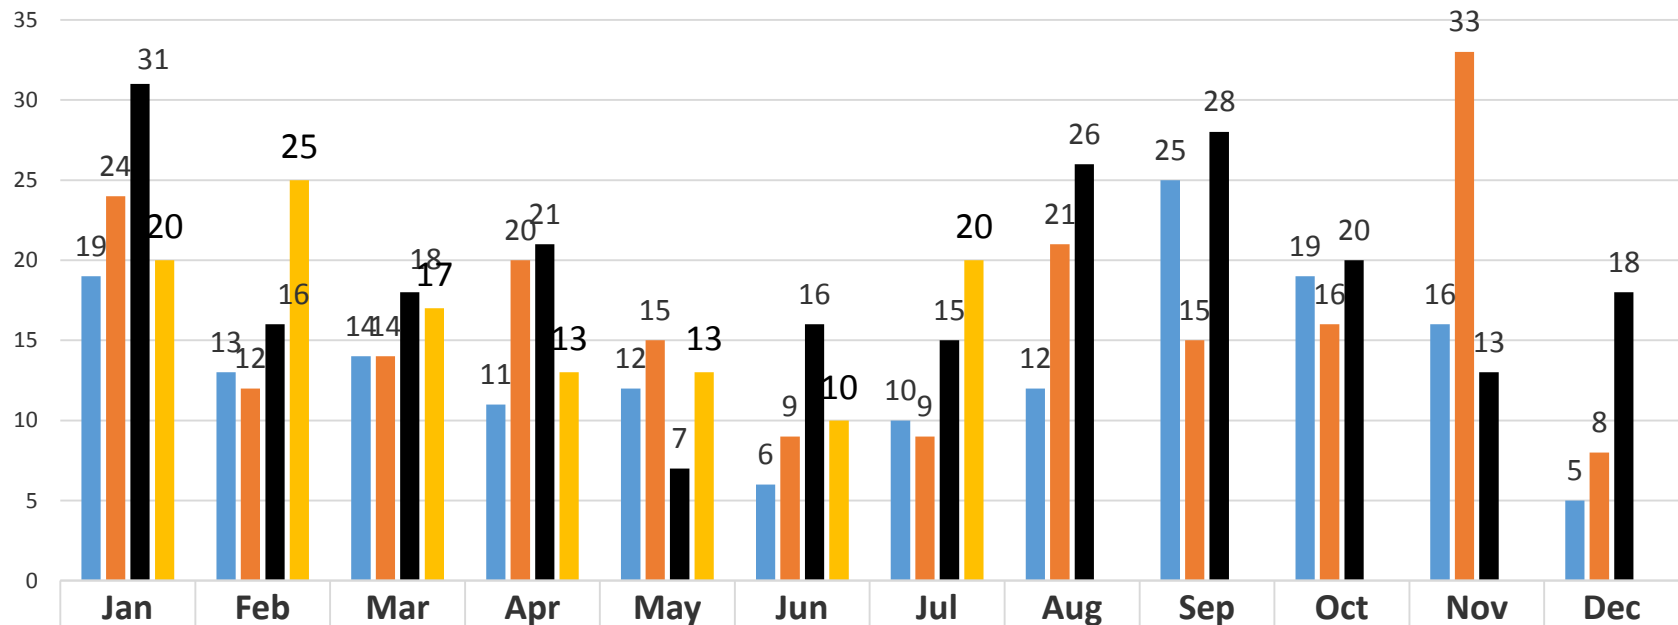

**UUCB Membership Team
2013-2016 FIRST TIME VISITORS TO UUCB COMPARISON CHART**

2013 - 162 FT VISITORS

2014 - 196 FT VISITORS

2015 - 229 FT VISITORS

2016 - 118 FT VISITORS (yr to date)

■ 2013	19	13	14	11	12	6	10	12	25	19	16	5
■ 2014	24	12	14	20	15	9	9	21	15	16	33	8
■ 2015	31	16	18	21	7	16	15	26	28	20	13	18
■ 2016	20	25	17	13	13	10	20					

■ 2013 ■ 2014 ■ 2015 ■ 2016

UUCB Membership Team
2013-2016 NEW MEMBERS COMPARISON CHART
2013 - 33 NEW MEMBERS
2014 - 22 NEW MEMBERS
2015 - 27 NEW MEMBERS
2016 - 24 NEW MEMBERS (yr to date)

	Jan	Feb	Mar	Apr	May	Jun	Jul	Aug	Sep	Oct	Nov	Dec
2013	3	4	8	0	2	0	0	4	4	2	4	2
2014	4	0	3	0	5	0	0	0	3	2	5	0
2015	6	2	1	9	0	1	0	6	1	0	1	0
2016	9	0	11	0	1	3	0					