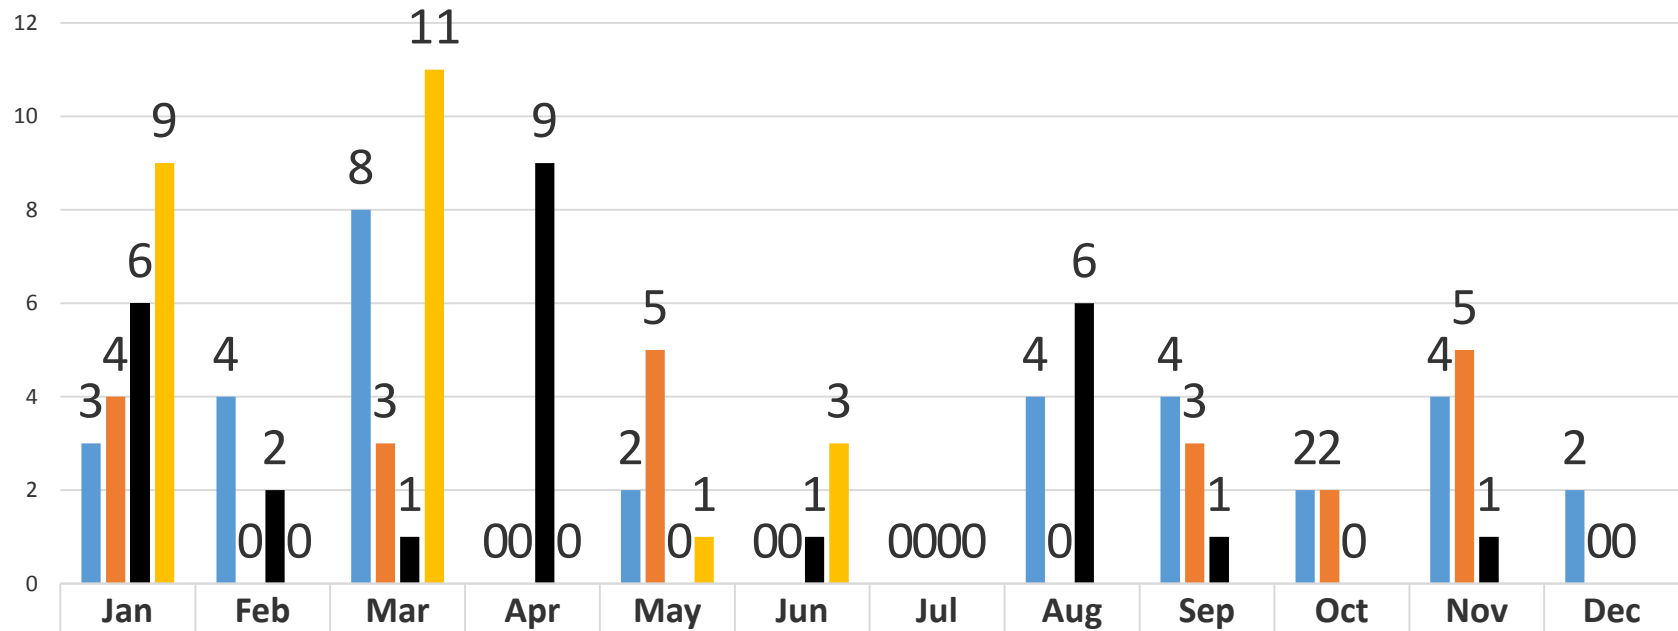

**UUCB Membership Team
2013-2016 FIRST TIME VISITORS TO UUCB COMPARISON CHART**

2013 - 162 FT VISITORS

2014 - 196 FT VISITORS

2015 - 229 FT VISITORS

2016 - 118 FT VISITORS (yr to date)

■ 2013	19	13	14	11	12	6	10	12	25	19	16	5
■ 2014	24	12	14	20	15	9	9	21	15	16	33	8
■ 2015	31	16	18	21	7	16	15	26	28	20	13	18
■ 2016	20	25	17	13	13	10	20					

■ 2013 ■ 2014 ■ 2015 ■ 2016

UUCB Membership Team
2013-2016 NEW MEMBERS COMPARISON CHART
2013 - 33 NEW MEMBERS
2014 - 22 NEW MEMBERS
2015 - 27 NEW MEMBERS
2016 - 24 NEW MEMBERS (yr to date)

	Jan	Feb	Mar	Apr	May	Jun	Jul	Aug	Sep	Oct	Nov	Dec
2013	3	4	8	0	2	0	0	4	4	2	4	2
2014	4	0	3	0	5	0	0	0	3	2	5	0
2015	6	2	1	9	0	1	0	6	1	0	1	0
2016	9	0	11	0	1	3	0					