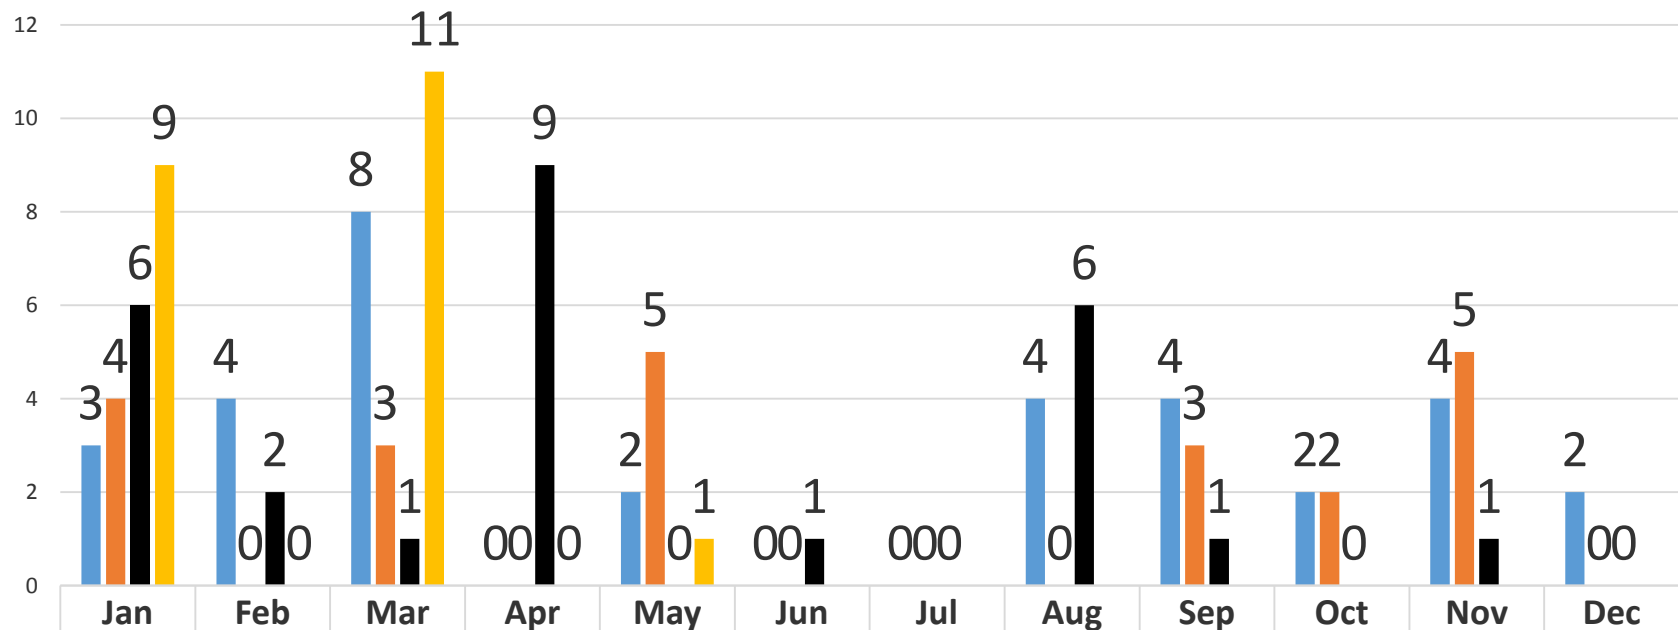

UUCB Membership Team
2013-2016 FIRST TIME VISITORS TO UUCB COMPARISON CHART
2013 - 162 FT VISITORS
2014 - 196 FT VISITORS
2015 - 229 FT VISITORS
2016 - 88 FT VISITORS (yr to date)

■ 2013	19	13	14	11	12	6	10	12	25	19	16	5
■ 2014	24	12	14	20	15	9	9	21	15	16	33	8
■ 2015	31	16	18	21	7	16	15	26	28	20	13	18
■ 2016	20	25	17	13	13							

■ 2013 ■ 2014 ■ 2015 ■ 2016

UUCB Membership Team
2013-2016 NEW MEMBERS COMPARISON CHART
2013 - 33 NEW MEMBERS
2014 - 22 NEW MEMBERS
2015 - 27 NEW MEMBERS
2016 - 21 NEW MEMBERS (yr to date)

	Jan	Feb	Mar	Apr	May	Jun	Jul	Aug	Sep	Oct	Nov	Dec
■ 2013	3	4	8	0	2	0	0	4	4	2	4	2
■ 2014	4	0	3	0	5	0	0	0	3	2	5	0
■ 2015	6	2	1	9	0	1	0	6	1	0	1	0
■ 2016	9	0	11	0	1							