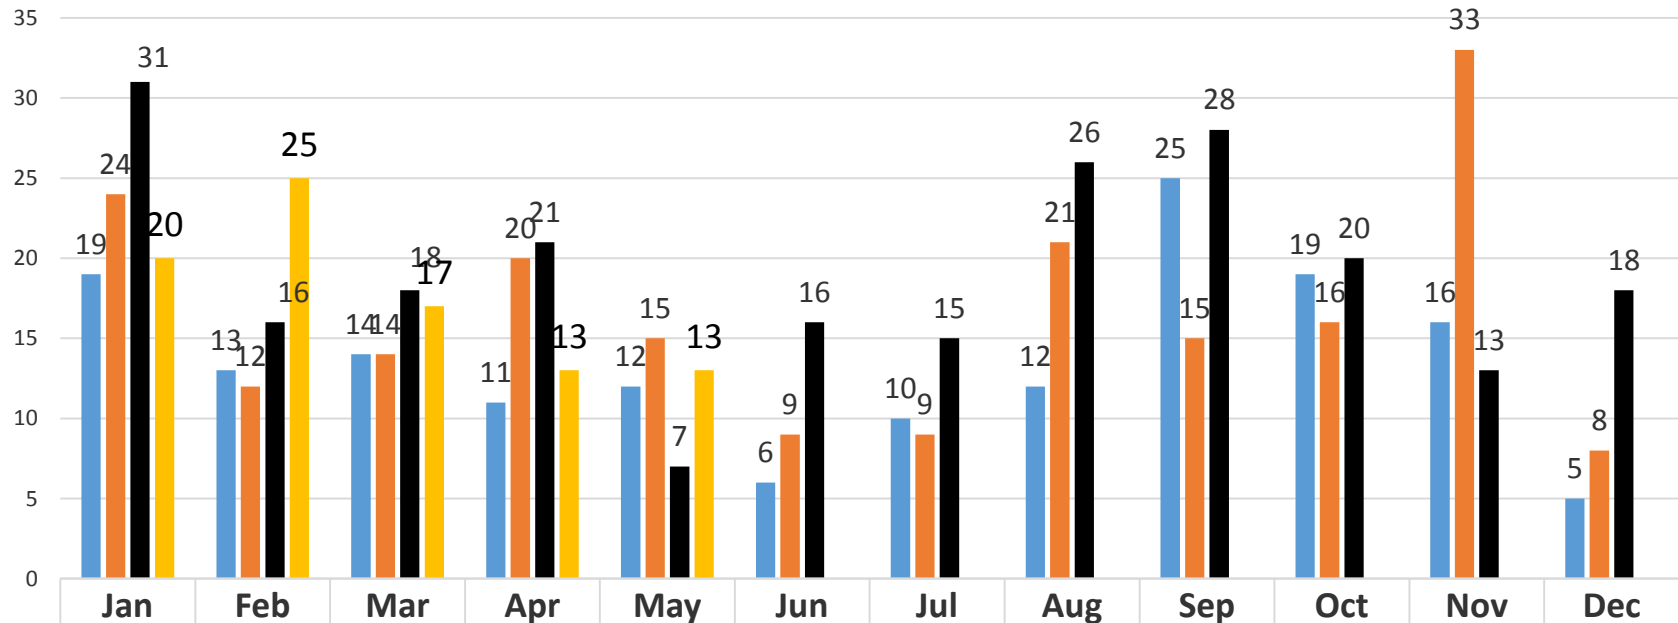

UUCB Membership Team
2013-2016 FIRST TIME VISITORS TO UUCB COMPARISON CHART
2013 - 162 FT VISITORS
2014 - 196 FT VISITORS
2015 - 229 FT VISITORS
2016 - 88 FT VISITORS (yr to date)

■ 2013	19	13	14	11	12	6	10	12	25	19	16	5
■ 2014	24	12	14	20	15	9	9	21	15	16	33	8
■ 2015	31	16	18	21	7	16	15	26	28	20	13	18
■ 2016	20	25	17	13	13							

■ 2013 ■ 2014 ■ 2015 ■ 2016

UUCB Membership Team
2013-2016 NEW MEMBERS COMPARISON CHART
2013 - 33 NEW MEMBERS
2014 - 22 NEW MEMBERS
2015 - 27 NEW MEMBERS
2016 - 21 NEW MEMBERS (yr to date)

	Jan	Feb	Mar	Apr	May	Jun	Jul	Aug	Sep	Oct	Nov	Dec
■ 2013	3	4	8	0	2	0	0	4	4	2	4	2
■ 2014	4	0	3	0	5	0	0	0	3	2	5	0
■ 2015	6	2	1	9	0	1	0	6	1	0	1	0
■ 2016	9	0	11	0	1							