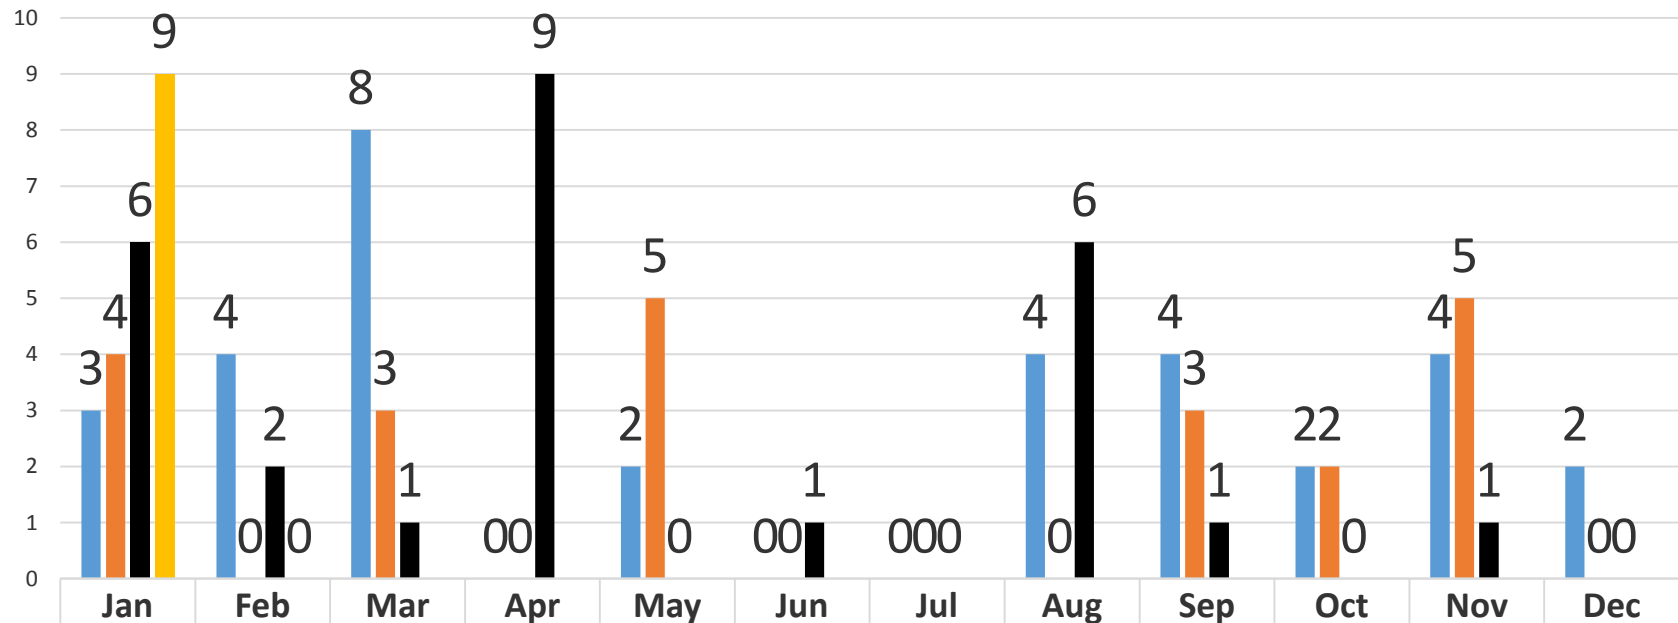

UUCB Membership Team
2013-2016 FIRST TIME VISITORS TO UUCB COMPARISON CHART
2013 - 162 FT VISITORS
2014 - 196 FT VISITORS
2015 - 229 FT VISITORS
2016 - 45 FT VISITORS (yr to date)

■ 2013	19	13	14	11	12	6	10	12	25	19	16	5
■ 2014	24	12	14	20	15	9	9	21	15	16	33	8
■ 2015	31	16	18	21	7	16	15	26	28	20	13	18
■ 2016	20	25										

■ 2013 ■ 2014 ■ 2015 ■ 2016

UUCB Membership Team
2013-2016 NEW MEMBERS COMPARISON CHART
2013 - 33 NEW MEMBERS
2014 - 22 NEW MEMBERS
2015 - 27 NEW MEMBERS
2016 - 9 NEW MEMBERS (yr to date)

■ 2013	3	4	8	0	2	0	0	4	4	2	4	2
■ 2014	4	0	3	0	5	0	0	0	3	2	5	0
■ 2015	6	2	1	9	0	1	0	6	1	0	1	0
■ 2016	9	0										