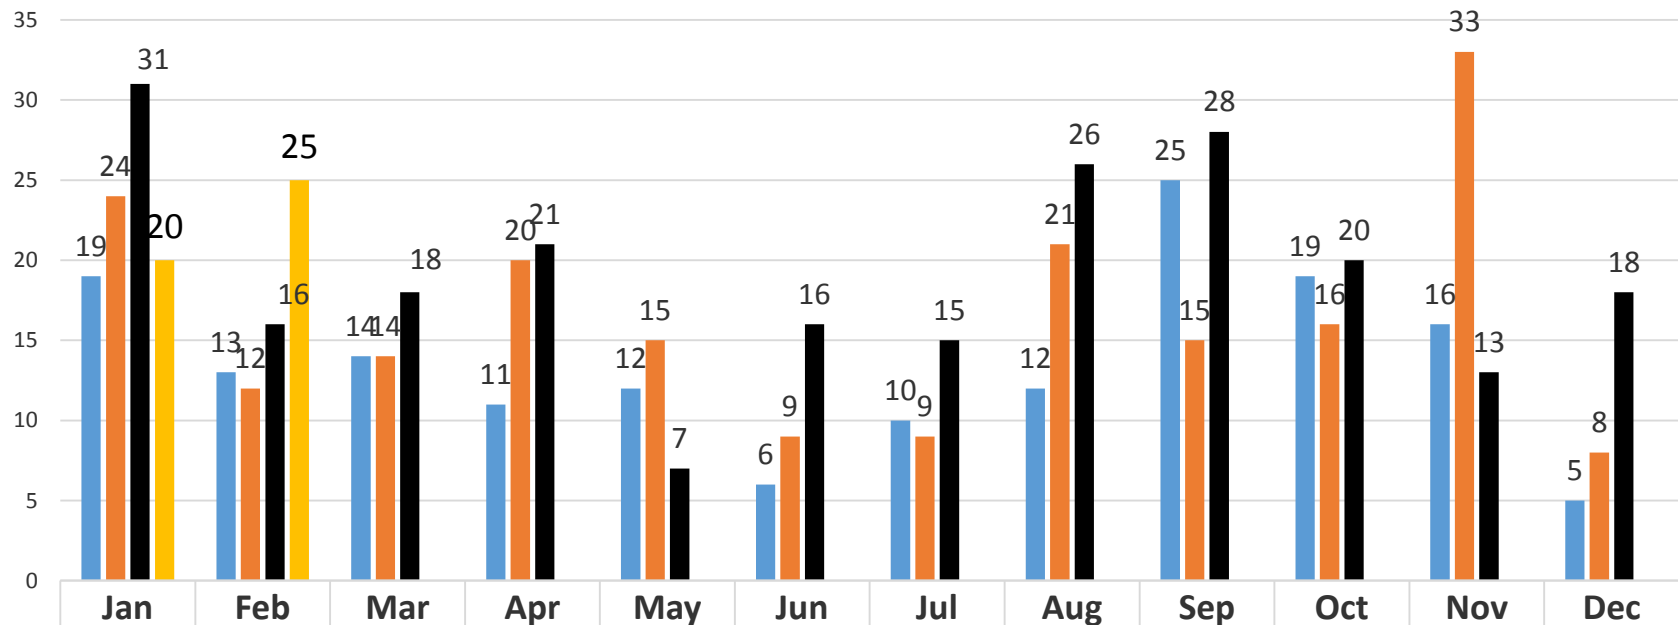

UUCB Membership Team
2013-2016 FIRST TIME VISITORS TO UUCB COMPARISON CHART
2013 - 162 FT VISITORS
2014 - 196 FT VISITORS
2015 - 229 FT VISITORS
2016 - 45 FT VISITORS (yr to date)

■ 2013	19	13	14	11	12	6	10	12	25	19	16	5
■ 2014	24	12	14	20	15	9	9	21	15	16	33	8
■ 2015	31	16	18	21	7	16	15	26	28	20	13	18
■ 2016	20	25										

■ 2013 ■ 2014 ■ 2015 ■ 2016

UUCB Membership Team
2013-2016 NEW MEMBERS COMPARISON CHART
2013 - 33 NEW MEMBERS
2014 - 22 NEW MEMBERS
2015 - 27 NEW MEMBERS
2016 - 9 NEW MEMBERS (yr to date)

■ 2013	3	4	8	0	2	0	0	4	4	2	4	2
■ 2014	4	0	3	0	5	0	0	0	3	2	5	0
■ 2015	6	2	1	9	0	1	0	6	1	0	1	0
■ 2016	9	0										