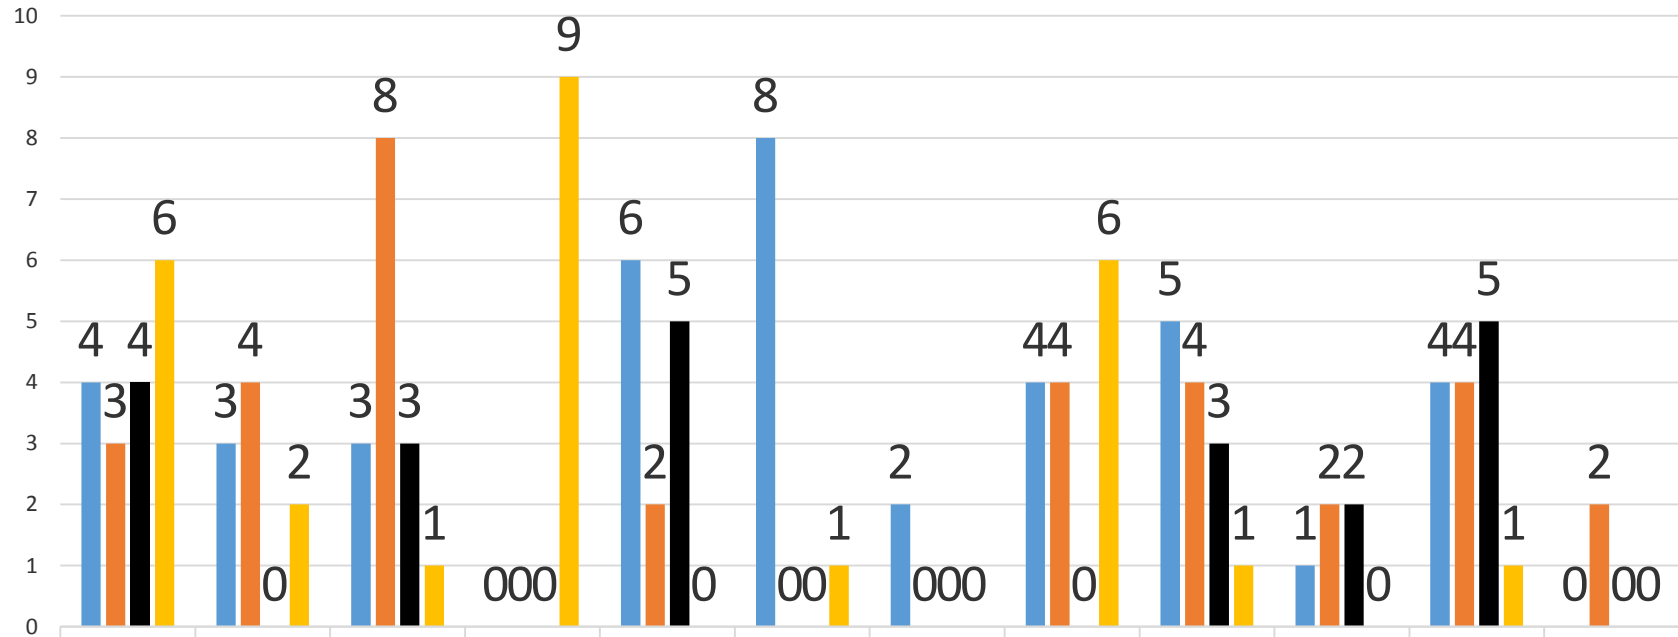

UUCB Membership Team
2012-2015 FIRST TIME VISITORS TO UUCB COMPARISON CHART
2012 - 198 FT VISITORS
2013 - 162 FT VISITORS
2014 - 196 FT VISITORS
2015 - 229 FT VISITORS (yr to date)

	Jan	Feb	Mar	Apr	May	Jun	Jul	Aug	Sep	Oct	Nov	Dec
■ 2012	23	17	16	27	8	6	14	19	27	25	12	4
■ 2013	19	13	14	11	12	6	10	12	25	19	16	5
■ 2014	24	12	14	20	15	9	9	21	15	16	33	8
■ 2015	31	16	18	21	7	16	15	26	28	20	13	18

■ 2012 ■ 2013 ■ 2014 ■ 2015

UUCB Membership Team
2012-2015 NEW MEMBERS COMPARISON CHART
2012 - 40 NEW MEMBERS
2013 - 33 NEW MEMBERS
2014 - 22 NEW MEMBERS
2015 - 27 NEW MEMBERS (yr to date)

	Jan	Feb	Mar	Apr	May	Jun	Jul	Aug	Sep	Oct	Nov	Dec
■ 2012	4	3	3	0	6	8	2	4	5	1	4	0
■ 2013	3	4	8	0	2	0	0	4	4	2	4	2
■ 2014	4	0	3	0	5	0	0	0	3	2	5	0
■ 2015	6	2	1	9	0	1	0	6	1	0	1	0

■ 2012 ■ 2013 ■ 2014 ■ 2015