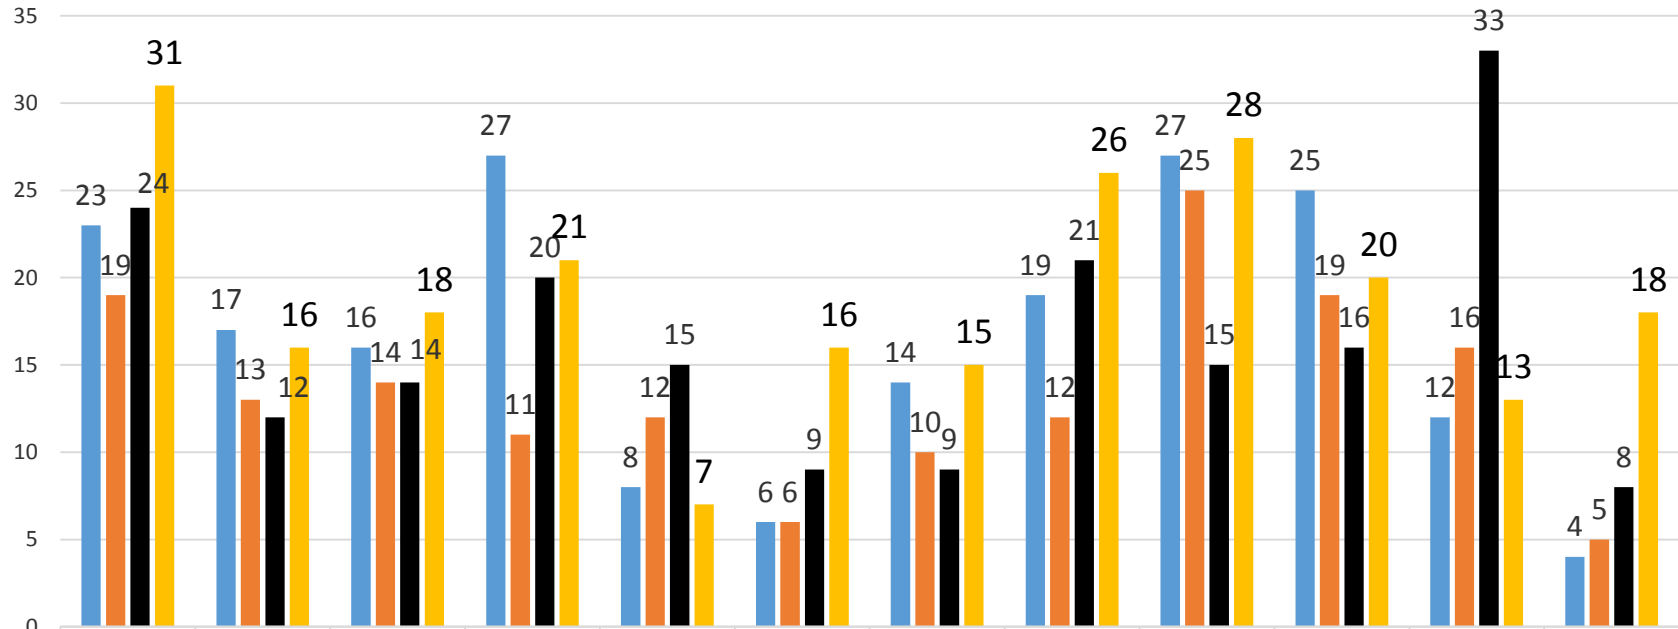

UUCB Membership Team
2012-2015 FIRST TIME VISITORS TO UUCB COMPARISON CHART
2012 - 198 FT VISITORS
2013 - 162 FT VISITORS
2014 - 196 FT VISITORS
2015 - 229 FT VISITORS (yr to date)

	Jan	Feb	Mar	Apr	May	Jun	Jul	Aug	Sep	Oct	Nov	Dec
■ 2012	23	17	16	27	8	6	14	19	27	25	12	4
■ 2013	19	13	14	11	12	6	10	12	25	19	16	5
■ 2014	24	12	14	20	15	9	9	21	15	16	33	8
■ 2015	31	16	18	21	7	16	15	26	28	20	13	18

■ 2012 ■ 2013 ■ 2014 ■ 2015

UUCB Membership Team
2012-2015 NEW MEMBERS COMPARISON CHART
2012 - 40 NEW MEMBERS
2013 - 33 NEW MEMBERS
2014 - 22 NEW MEMBERS
2015 - 27 NEW MEMBERS (yr to date)

	Jan	Feb	Mar	Apr	May	Jun	Jul	Aug	Sep	Oct	Nov	Dec
■ 2012	4	3	3	0	6	8	2	4	5	1	4	0
■ 2013	3	4	8	0	2	0	0	4	4	2	4	2
■ 2014	4	0	3	0	5	0	0	0	3	2	5	0
■ 2015	6	2	1	9	0	1	0	6	1	0	1	0

■ 2012 ■ 2013 ■ 2014 ■ 2015