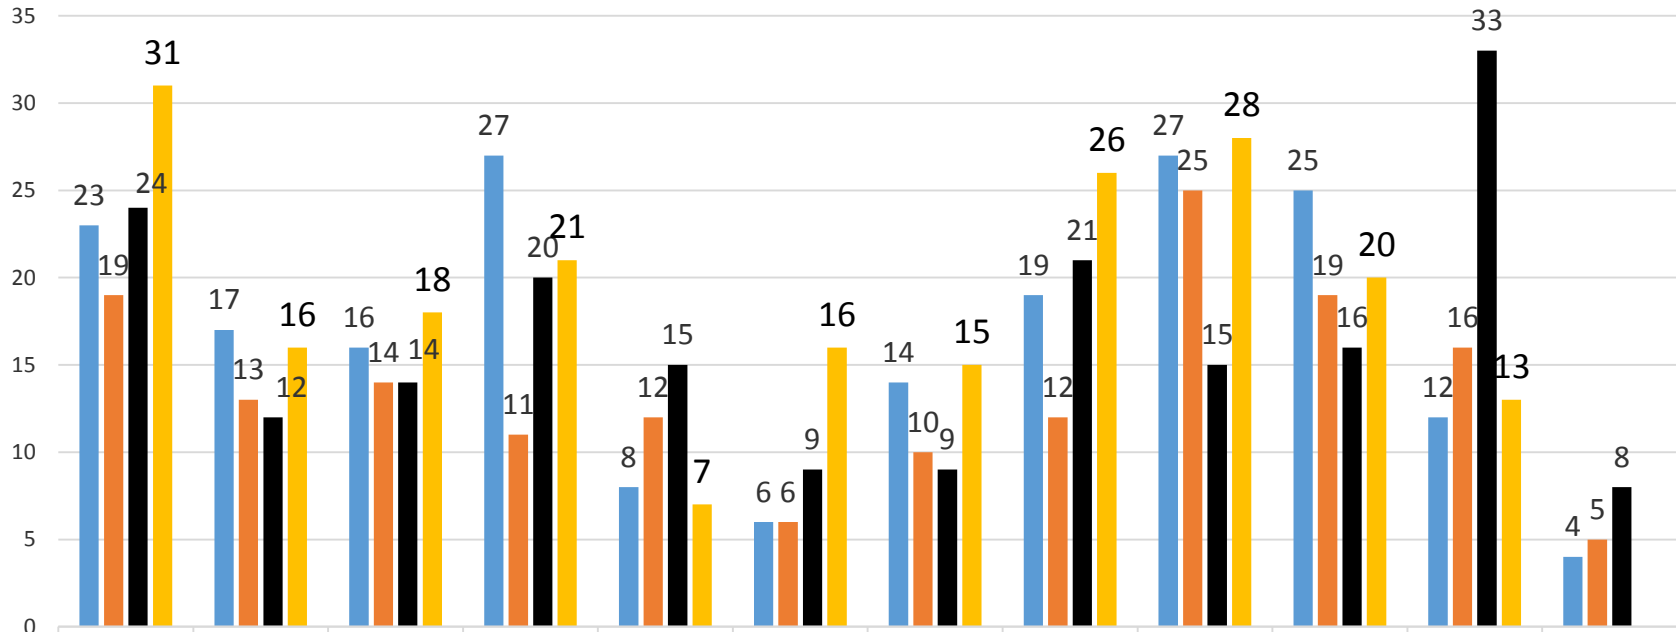

UUCB Membership Team
2012-2015 FIRST TIME VISITORS TO UUCB COMPARISON CHART
2012 - 198 FT VISITORS
2013 - 162 FT VISITORS
2014 - 196 FT VISITORS
2015 - 211 FT VISITORS (yr to date)

	Jan	Feb	Mar	Apr	May	Jun	Jul	Aug	Sep	Oct	Nov	Dec
■ 2012	23	17	16	27	8	6	14	19	27	25	12	4
■ 2013	19	13	14	11	12	6	10	12	25	19	16	5
■ 2014	24	12	14	20	15	9	9	21	15	16	33	8
■ 2015	31	16	18	21	7	16	15	26	28	20	13	

■ 2012 ■ 2013 ■ 2014 ■ 2015

UUCB Membership Team
2012-2015 NEW MEMBERS COMPARISON CHART
2012 - 40 NEW MEMBERS
2013 - 33 NEW MEMBERS
2014 - 22 NEW MEMBERS
2015 - 27 NEW MEMBERS (yr to date)

	Jan	Feb	Mar	Apr	May	Jun	Jul	Aug	Sep	Oct	Nov	Dec
■ 2012	4	3	3	0	6	8	2	4	5	1	4	0
■ 2013	3	4	8	0	2	0	0	4	4	2	4	2
■ 2014	4	0	3	0	5	0	0	0	3	2	5	0
■ 2015	6	2	1	9	0	1	0	6	1	0	1	0

■ 2012 ■ 2013 ■ 2014 ■ 2015