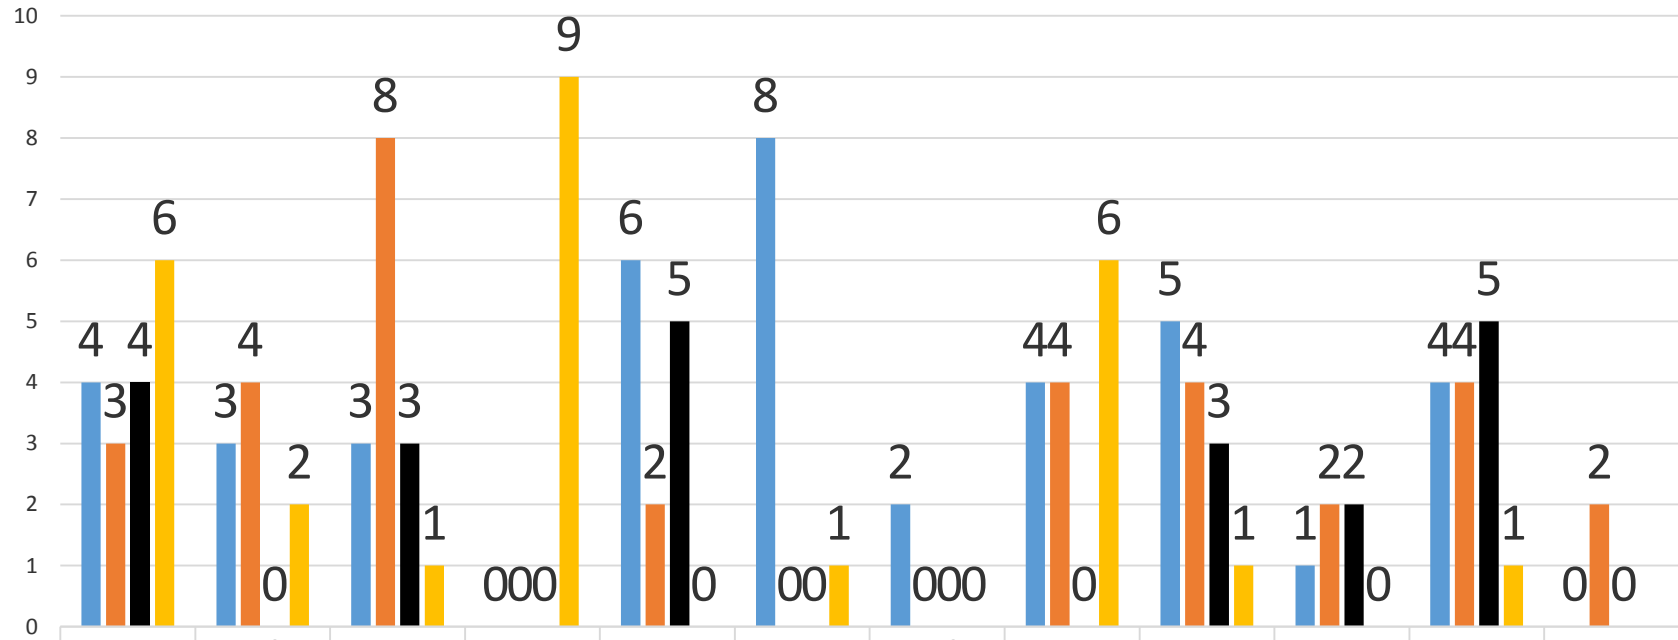

UUCB Membership Team
2012-2015 FIRST TIME VISITORS TO UUCB COMPARISON CHART
2012 - 198 FT VISITORS
2013 - 162 FT VISITORS
2014 - 196 FT VISITORS
2015 - 211 FT VISITORS (yr to date)

	Jan	Feb	Mar	Apr	May	Jun	Jul	Aug	Sep	Oct	Nov	Dec
■ 2012	23	17	16	27	8	6	14	19	27	25	12	4
■ 2013	19	13	14	11	12	6	10	12	25	19	16	5
■ 2014	24	12	14	20	15	9	9	21	15	16	33	8
■ 2015	31	16	18	21	7	16	15	26	28	20	13	

■ 2012 ■ 2013 ■ 2014 ■ 2015

UUCB Membership Team
2012-2015 NEW MEMBERS COMPARISON CHART
2012 - 40 NEW MEMBERS
2013 - 33 NEW MEMBERS
2014 - 22 NEW MEMBERS
2015 - 27 NEW MEMBERS (yr to date)

	Jan	Feb	Mar	Apr	May	Jun	Jul	Aug	Sep	Oct	Nov	Dec
■ 2012	4	3	3	0	6	8	2	4	5	1	4	0
■ 2013	3	4	8	0	2	0	0	4	4	2	4	2
■ 2014	4	0	3	0	5	0	0	0	3	2	5	0
■ 2015	6	2	1	9	0	1	0	6	1	0	1	0

■ 2012 ■ 2013 ■ 2014 ■ 2015