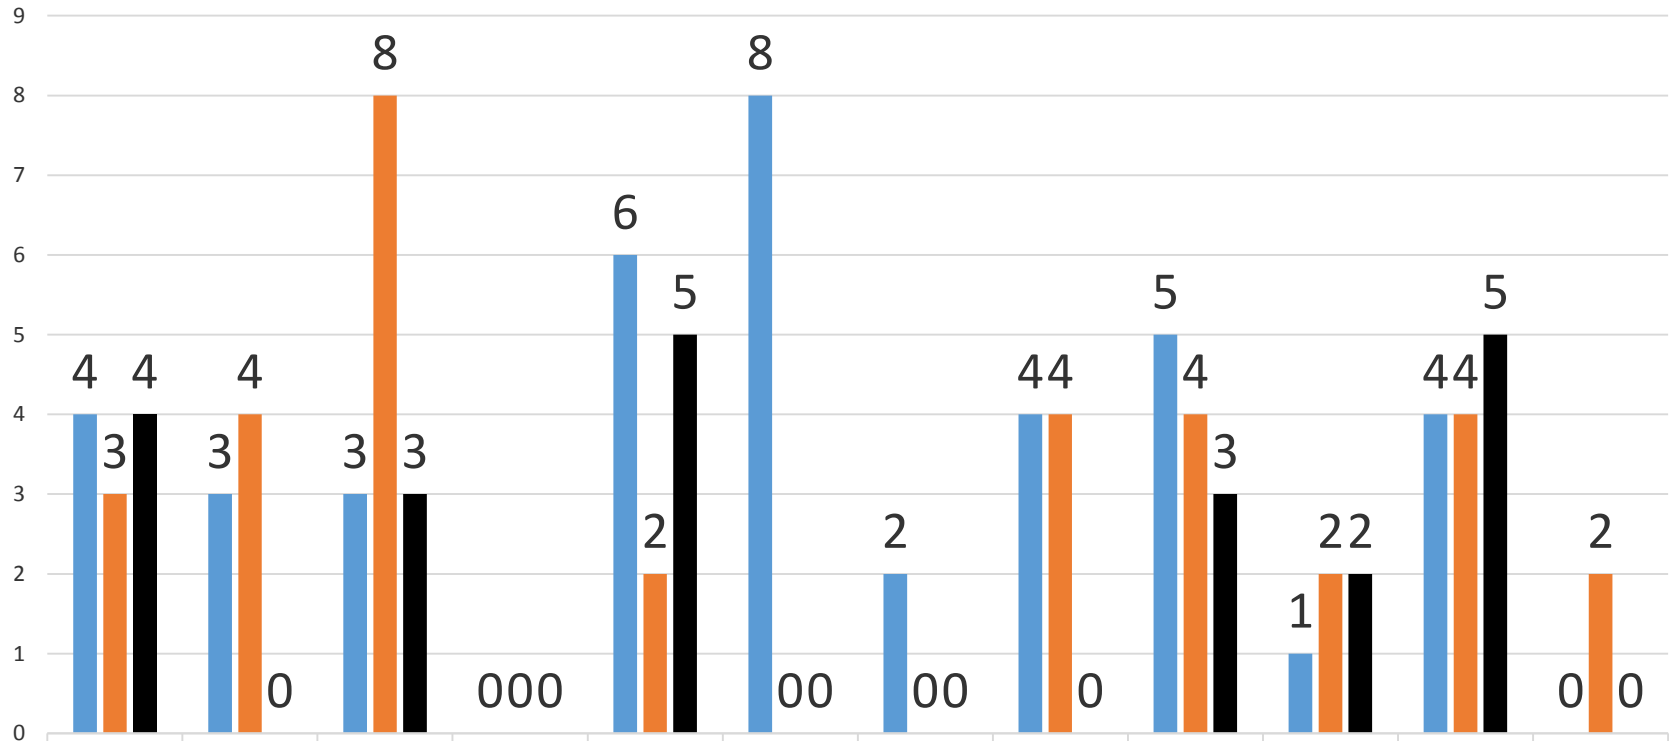

UUCB Membership Team
2012-2014 FIRST TIME VISITORS TO UUCB COMPARISON CHART
2012 - 198 FT VISITORS
2013 - 162 FT VISITORS
2014 - 196 FT VISITORS (yr to date)

	Jan	Feb	Mar	Apr	May	Jun	Jul	Aug	Sep	Oct	Nov	Dec
■ 2012	23	17	16	27	8	6	14	19	27	25	12	4
■ 2013	19	13	14	11	12	6	10	12	25	19	16	5
■ 2014	24	12	14	20	15	9	9	21	15	16	33	8

■ 2012 ■ 2013 ■ 2014

UUCB Membership Team
2012-2014 NEW MEMBERS COMPARISON CHART
2012 - 40 NEW MEMBERS
2013 - 33 NEW MEMBERS
2014 - 22 NEW MEMBERS (yr to date)

	Jan	Feb	Mar	Apr	May	Jun	Jul	Aug	Sep	Oct	Nov	Dec
■ 2012	4	3	3	0	6	8	2	4	5	1	4	0
■ 2013	3	4	8	0	2	0	0	4	4	2	4	2
■ 2014	4	0	3	0	5	0	0	0	3	2	5	0

■ 2012 ■ 2013 ■ 2014