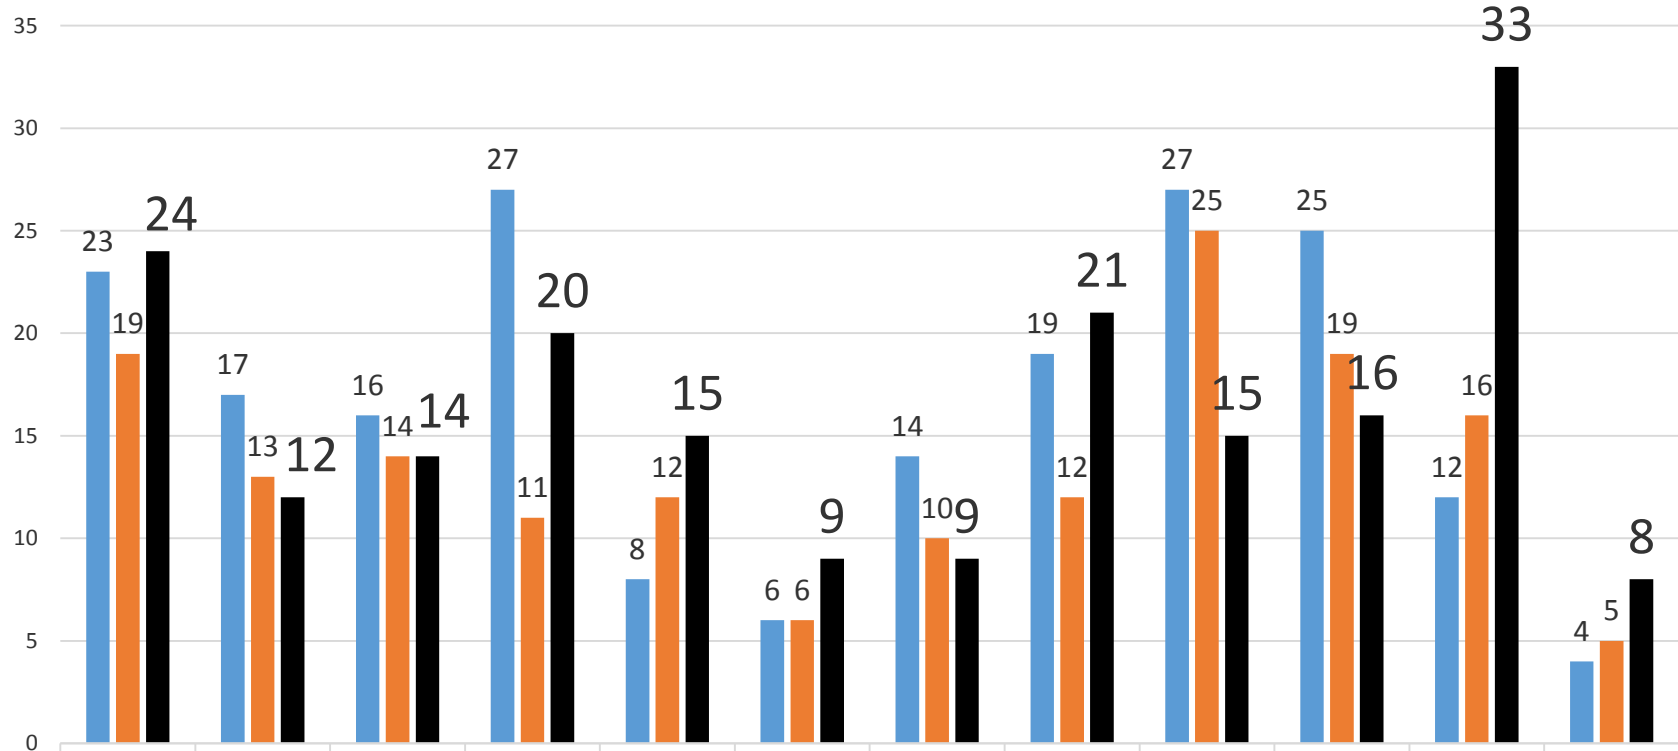

UUCB Membership Team
2012-2014 FIRST TIME VISITORS TO UUCB COMPARISON CHART
2012 - 198 FT VISITORS
2013 - 162 FT VISITORS
2014 - 196 FT VISITORS (yr to date)

	Jan	Feb	Mar	Apr	May	Jun	Jul	Aug	Sep	Oct	Nov	Dec
■ 2012	23	17	16	27	8	6	14	19	27	25	12	4
■ 2013	19	13	14	11	12	6	10	12	25	19	16	5
■ 2014	24	12	14	20	15	9	9	21	15	16	33	8

■ 2012 ■ 2013 ■ 2014

UUCB Membership Team
2012-2014 NEW MEMBERS COMPARISON CHART
2012 - 40 NEW MEMBERS
2013 - 33 NEW MEMBERS
2014 - 22 NEW MEMBERS (yr to date)

	Jan	Feb	Mar	Apr	May	Jun	Jul	Aug	Sep	Oct	Nov	Dec
■ 2012	4	3	3	0	6	8	2	4	5	1	4	0
■ 2013	3	4	8	0	2	0	0	4	4	2	4	2
■ 2014	4	0	3	0	5	0	0	0	3	2	5	0

■ 2012 ■ 2013 ■ 2014